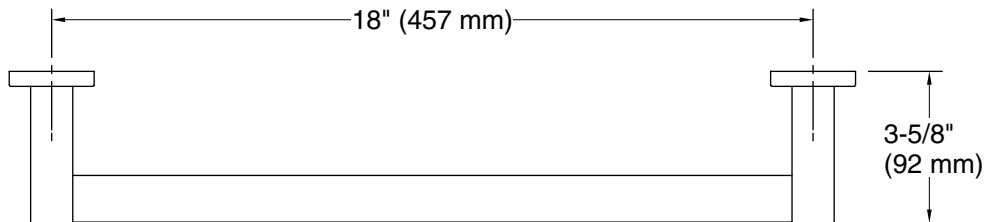

Technical Information

All product dimensions are nominal.

Installation Type: Wall-mount

Material: Zinc, Stainless Steel

Notes

Install this product according to the installation instructions.

CAUTION: Risk of personal injury. Do not install these products in any area where they are likely to be used inadvertently as a grab bar or support bar. These products are not designed or intended for use as a grab bar or support bar.