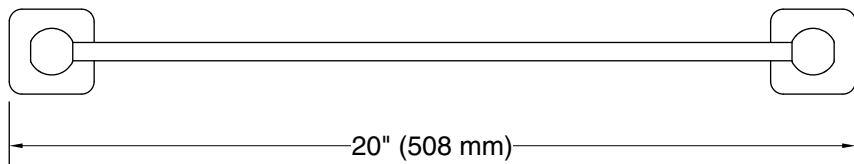

## Features

- 18" (457 mm) bar.
- Coordinates with other products in the Parallel collection.

## Technical Information

All product dimensions are nominal.

Installation Type: Wall-mount

Material: Zinc, Stainless Steel